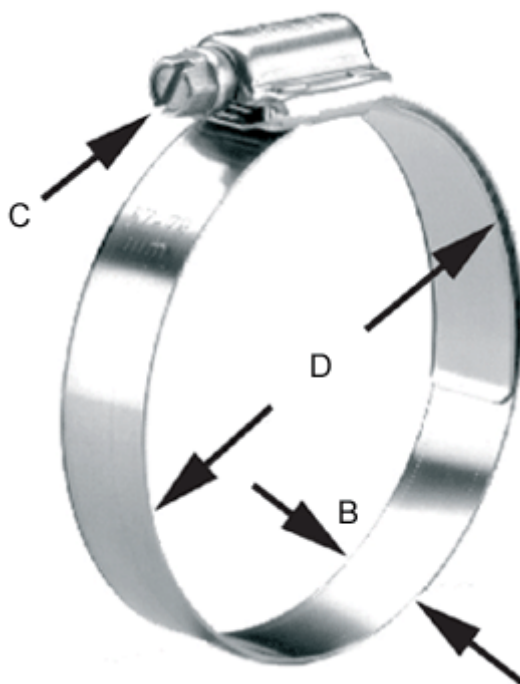

Article number: 021566804056

Description: Norma worm drive hose clamp  
HD 45-67/16 C8 W4

## Measures

---

C (screw type) = C8 hexagon slotted screw sw 8

Diameter D = 45-67

Width B = 16